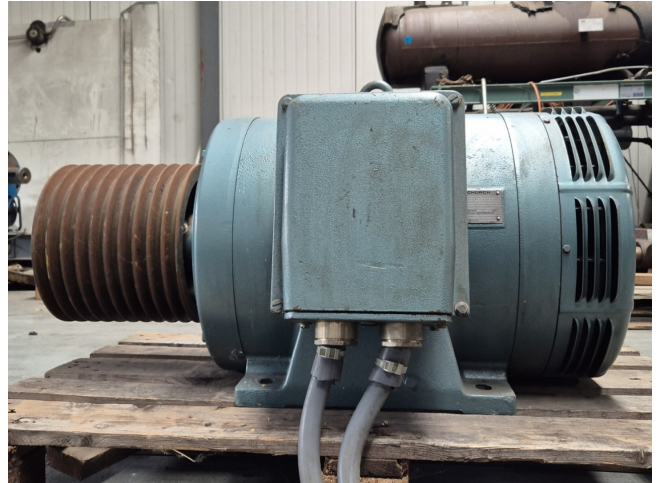

Schorch KN5250M-BB014-051

Specifications

Марка	Schorch
тип	KN5250M-BB014-051
kW	90
RPM	1460
Size & Weight	1020x680x570 mm (LxWxH)
50 Hz / 60 Hz	50 Hz
Stock	1

Description

Used Schorch KN5250M-BB014-051

Used Schorch KN5250M-BB014-051 electric motor with the following specifications: 50 Hz - 90 kW - 1460 RPM.